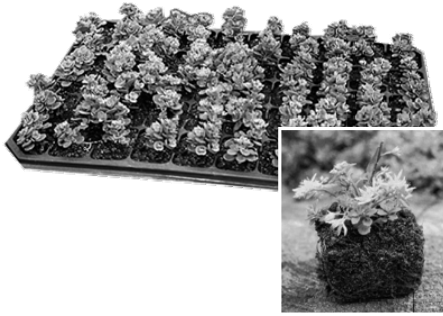

Product Data Sheet

Plug Plants "Sedum Carpet"

Pre-cultivated sedum species suitable as vegetation in green roof systems.

Technical Data

EDP No. 21871000

Plug Plants PP "Sedum Carpet"

Pre-cultivated root ball plants in various sedum species.

Plant species (selection)	Growth height inch (mm)	Color	Time of bloom
Sedum album in species	2-4 (50-100)	white	early-mid summer
Sedum floriferum "Weihenstephaner Gold"	2-4 (50-100)	yellow	early-mid summer
Sedum hybridum "Immergruenchen"	4-6 (100-150)	yellow	mid summer
Sedum sexangulare	2-4 (50-100)	yellow	early-mid summer
Sedum spurium "Pink"	4-6 (100-150)	rose	mid summer
Sedum spurium "Red"	4-6 (100-150)	red	mid summer
Sedum spurium "White"	4-6 (100-150)	white	mid summer